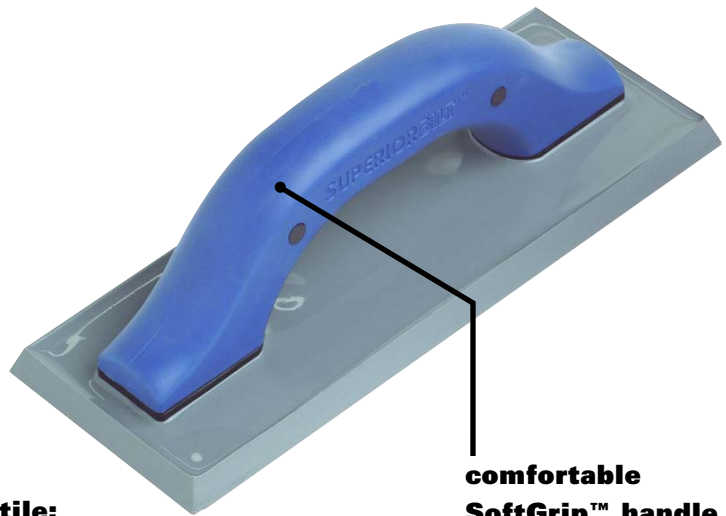

Grout Floats

Polyproxylene™ body will not mar or scratch tile; holds edge longer

comfortable SoftGrip™ handle

ITEM NO.
151-53P

ITEM NO.
151-55P

ITEM NO.
151-25P

ITEM NO.
151-56P

ITEM NO.
151-54P

ITEM NO.
151-44G

PROBILT SERIES™ POLYPROXYLENE™ GROUT FLOATS WITH SOFTGRIP™ HANDLES

ITEM NO.	DESCRIPTION	CONSTRUCTION	USE	PKG.
151-53P	3-1/2" x 9-1/2" Grout Float	Grey Polyproxylene Body, SoftGrip Handle	Floors, Walls and Countertops; Sanded and Non-Sanded Grout	12
151-55P	3" x 12" Offset Grout Float	Grey Polyproxylene Body, SoftGrip Handle	Hard-To-Reach, Low-Height Areas — Under Toe Kicks of Kitchen and Bathroom Counters; Sanded and Non-Sanded Grout	12
151-25P	2" x 5-1/2" Margin Grout Float	Grey Polyproxylene Body, SoftGrip Handle	Floors, Walls and Countertops; Sanded and Non-Sanded Grout	12
151-56P	4-1/2" x 12" Large Grout Float	Grey Polyproxylene Body, SoftGrip Handle	Floors; Sanded and Non-Sanded Grout	6
151-54P	3-1/2" x 9-1/2" Stone Grout Float	Red Polyproxylene Body, SoftGrip Handle	Softer for Textured Tiles and Natural Stone; Sanded and Non-Sanded Grout	12
151-44G	4" x 10-1/2" Epoxy Grout Float	Green Polyproxylene Body, SoftGrip Handle	Floors, Walls and Countertops; Epoxy Grouts	12

ITEM NO.
151-40

ITEM NO.
151-5KL

VALUSERIES™ GROUT FLOATS

ITEM NO.	DESCRIPTION	CONSTRUCTION	USE	PKG.
151-40	3" x 9" Grout Float	Black Polypropylene Bottom Plastic Handle, Plastic Back	Floors, Walls and Countertops Sanded and Non-Sanded Grout	12
151-5KL	4" x 9-1/2" Molded Rubber Grout Float	1/2" Molded Rubber Bottom Plastic Handle, Plastic Back	Floors, Walls and Countertops Sanded and Non-Sanded Grout	12