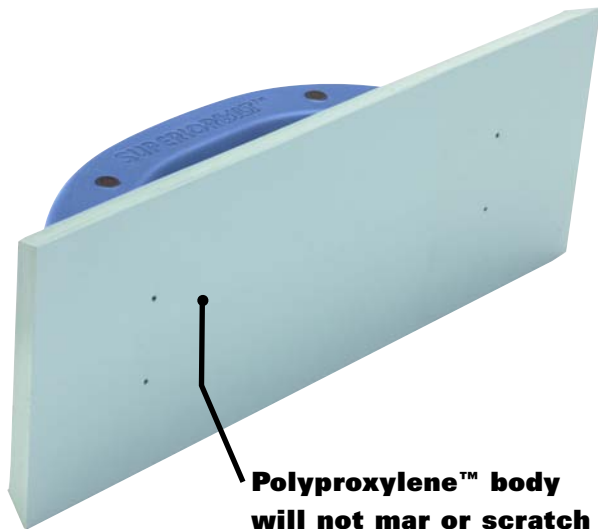

Grout Floats

Polyproxylene™ body will not mar or scratch tile; holds edge longer

comfortable SoftGrip™ handle

ITEM NO.
151-53P

ITEM NO.
151-55P

ITEM NO.
151-25P

ITEM NO.
151-56P

ITEM NO.
151-54P

ITEM NO.
151-44G

PROBILT SERIES™ POLYPROXYLENE™ GROUT FLOATS WITH SOFTGRIP™ HANDLES

ITEM NO.	DESCRIPTION	CONSTRUCTION	USE	PKG.
151-53P	3-1/2" x 9-1/2" Grout Float	Grey Polyproxylene Body, SoftGrip Handle	Floors, Walls and Countertops; Sanded and Non-Sanded Grout	12
151-55P	3" x 12" Offset Grout Float	Grey Polyproxylene Body, SoftGrip Handle	Hard-To-Reach, Low-Height Areas — Under Toe Kicks of Kitchen and Bathroom Counters; Sanded and Non-Sanded Grout	12
151-25P	2" x 5-1/2" Margin Grout Float	Grey Polyproxylene Body, SoftGrip Handle	Floors, Walls and Countertops; Sanded and Non-Sanded Grout	12
151-56P	4-1/2" x 12" Large Grout Float	Grey Polyproxylene Body, SoftGrip Handle	Floors; Sanded and Non-Sanded Grout	6
151-54P	3-1/2" x 9-1/2" Stone Grout Float	Red Polyproxylene Body, SoftGrip Handle	Softer for Textured Tiles and Natural Stone; Sanded and Non-Sanded Grout	12
151-44G	4" x 10-1/2" Epoxy Grout Float	Green Polyproxylene Body, SoftGrip Handle	Floors, Walls and Countertops; Epoxy Grouts	12